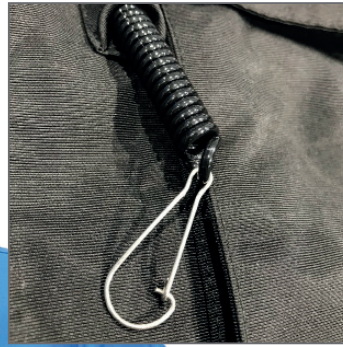

WATJACKE

Deformable hood edge

Ring for landing net

Spiral

Fleece as chin protection

Very large back pocket

Waterproof inner pocket

Water repellent and breathable material.

Double cuff with neoprene.

Fleece lined handbags