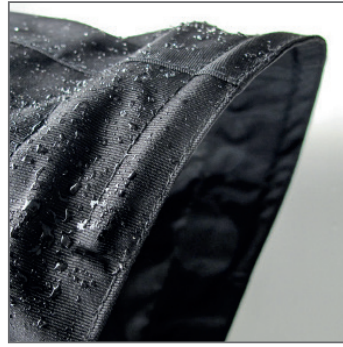

WATJACKE

Deformable hood edge

Ring for landing net

Spiral

Fleece as chin protection

Very large back pocket

Waterproof inner pocket

Water repellent and breathable material.

Double cuff with neoprene.

Fleece lined handbags