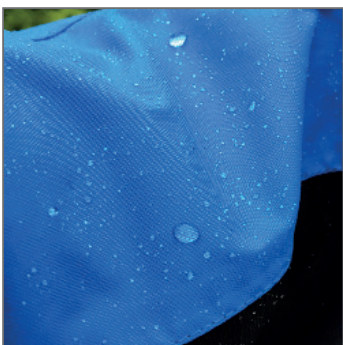

WATJACKE

Deformable hood edge

Ring for landing net

Spiral

Fleece as chin protection

Very large back pocket

Waterproof inner pocket

Water repellent and breathable material.

Double cuff with neoprene.

Fleece lined handbags