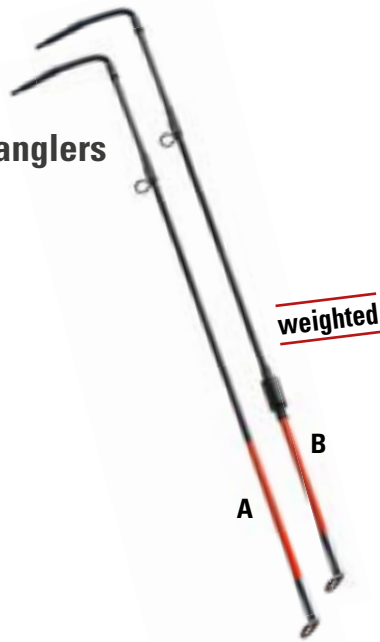

C Boat Rod-holder deluxe. Perfect boat rod-holder made of strong aluminum framing. Adjusts to various positions. Excellent quality model. Length: approx. 20 cm.
8928 005

D Boat rod-holder foldable. This high quality boat rod-holder is adjustable in various positions and angles, simple assembly and attachment to the boat. Length: approx. 20 cm.
8929 005

E Aluminum Boat Rod-holder deluxe. Boat rod-holder with EXTRA WIDE mounting clamp of approx. 13 cm for mounting on larger boats/cutters.
8928 007

F Umbrella-holder for boat – for attaching to the seat. Ideal for staying dry when boat angling! New double construction. Top item!
8906 009

B

C

Professional version with aluminum frame.

D

E

EXTRA-WIDE up to 13 cm

F

Umbrella-holder for boat

Swing Tips

Quality Swing-tips for bottom anglers

Pict.-No.	Item-No.	Length cm
A	Model Swing-tip Very sensitive swing-tips. Essential for fine swing-tip angling.	
	6937 025	25
B	Model Weight Factor for Swing-tip. Brass weighted swing-tips for slack or running water and for windy weather.	
	6938 025	25