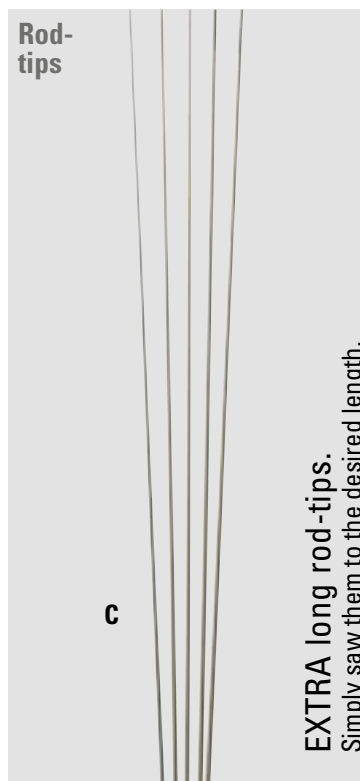

Rod-Tip's

EXTRA long rod-tips.
Simply saw them to the desired length.