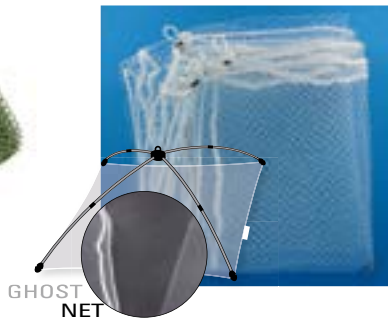

Raised Edge Bait-Net

Umbrella Baitfish Drop-net 1x1

This Drop-net is equipped with a raised edge that prevents baitfish from falling out of the net when being hoisted. Brown color PE mesh, 5 mm mesh-size, measures 1 x 1 m with deeper variety.

Item-No.	Length
4703 301	300 cm
4703 400	400 cm

LANDING-NET HANDLE
EXTRA STRONG

Umbrella-Frame

Umbrella Baitfish-Net 1x1

This net features the so-called "Umbrella-frame" and can rapidly be set up or broken down. The net does not need to be removed every time to do so. The very strong and heavy metal frame causes the net to quickly sink to the bottom. This model may also be used in streams and rivers with light currents.

Size: 1 x 1 m, Color: black,
 Mesh: 8 mm, Material: 100% nylon.

Item-No.

4466 004 

Umbrella-Net

1 x 1 foldable, high quality, fine brown weave mesh, 6 mm mesh. Net: 100% polyester.

Item-No.

4460 000 

Spare-Net for Umbrella-Net

1 x 1 m / approx. 6 mm mesh.
 Color: green. Net: 100% polyester.

Item-No.

4466 000 

Ghost-/Monofilament- Spare-Net for Umbrella-Net

1 x 1 m / approx. 8 mm mesh.
 Net: 100% polyester.

Item-No.

4467 006 

Umbrella-Net with FIBERGLASS poles