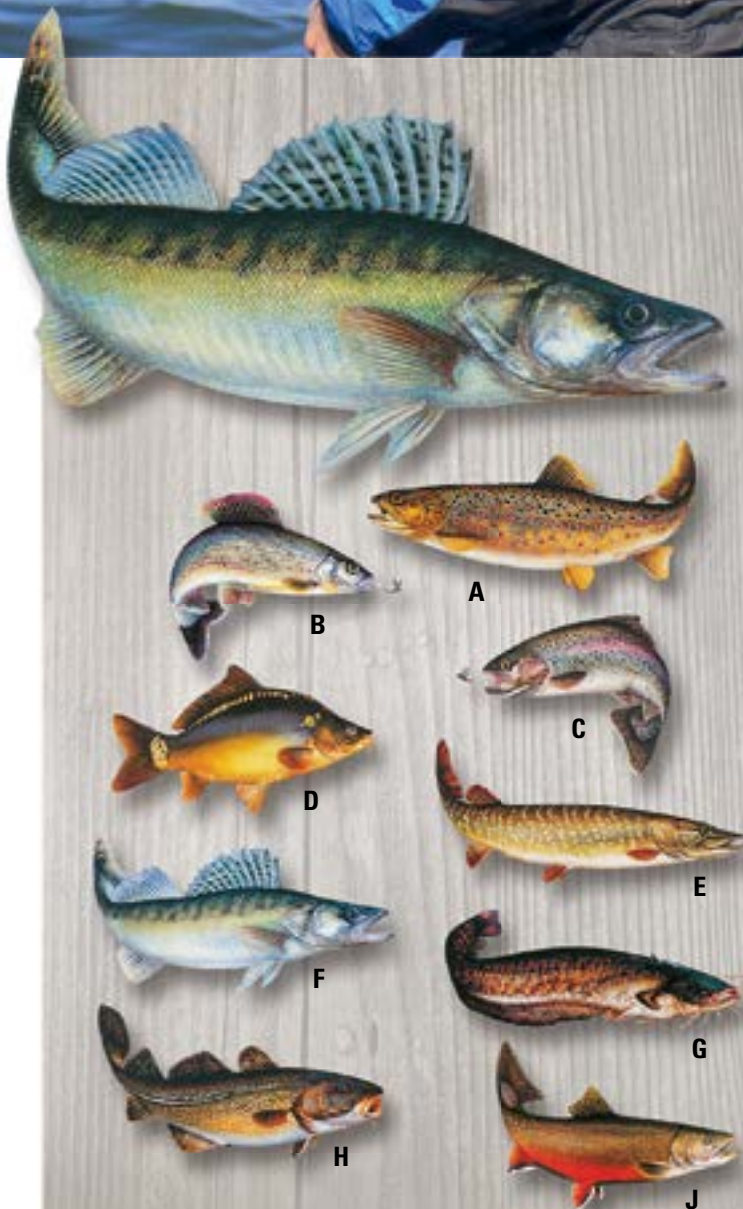

Our nicest fish decals

We have not promised too much.

These high quality PescArs works of art are real eye-catchers, whether on your automobile or wherever. We modern day anglers identify ourselves with decals – and especially with these decals.

Pict.-No.	Item-No.	Type	Size approx.
A	9110 001	Brown-Trout, large	23 cm
	9110 002	Brown-Trout, small	16 cm
B	9111 001	Grayling, large	17 cm
	9111 002	Grayling, small	13 cm
C	9112 001	Rainbow-Trout + Fly, large	16 cm
	9112 002	Rainbow-Trout + Fly, small	13 cm
D	9113 001	Carp, large	18 cm
	9113 002	Carp, small	15 cm
E	9114 001	Pike, large	22 cm
	9114 002	Pike, small	15 cm
F	9115 001	Zander, large	23 cm
	9115 002	Zander, small	15 cm
G	9116 001	Catfish, large	21 cm
	9116 002	Catfish, small	16 cm
H	9117 001	Cod, large	22 cm
	9117 002	Cod, small	16 cm
J	9118 001	Char/Saibling, large	22 cm
	9118 002	Char/Saibling, small	14 cm

All decals available in large and small.