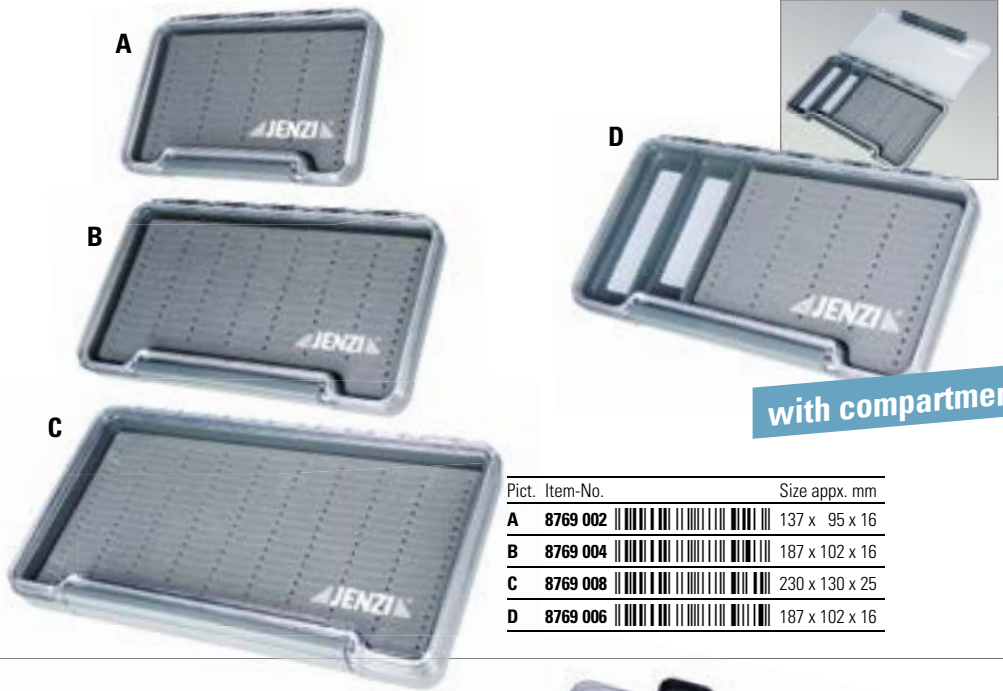

Pict.- No.	Item- No.	Size in mm
A	8713 005	132 x 60 x 25
B	8705 002	Ø 105
C	8713 003	105 x 70 x 25
D	8713 008	110 x 94 x 35
E	8713 001	102 x 62 x 13
F	8770 002	170 x 110 x 45
G	8770 003	196 x 106 x 42
H	8713 007	110 x 90 x 30

## Spoon'y-Box

This super-flat box with integrated EVA is the ideal solution for transporting small trout-spoony's or spinners. Secure, space-saving and orderly transport of artificial baits.

with compartment

Pict.	Item-No.	Size appx. mm
A	8769 002	137 x 95 x 16
B	8769 004	187 x 102 x 16
C	8769 008	230 x 130 x 25
D	8769 006	187 x 102 x 16

## Accessory-Box

Very large, thin and space-saving box for many required accessories.

Item-No.	Size appx. mm
8705 006	355 x 230 x 30

Very thin and space saving!