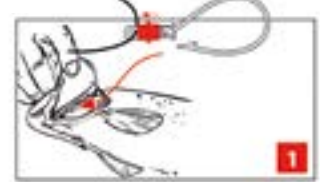

Fish-Lock / Stringer

This string is ideal fish holder for Sea-trout and friends angling on mud-flats. The captured fish is held securely by a karabiner that is slipped through the mouth and gill. The karabiner also has a sliding lock for extra security. Comes equipped with 8 karabiner (for up to 8 fish).

Special feature: The karabiner and all components are comprised of flexible plastic, making them rust-free in salt water.

Item-No.
8235 003