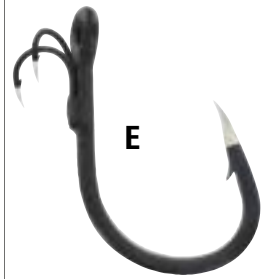

CATFISH Trap Hook

The smaller of the two holds fast to the mouth of the fish and with the use of "Security Wheels" (separately available) secured. The larger one is freely attached to the mouth of the bait.

Pict. Item-No.	Hook	Qty
C 7396 008		
	8/0	2
7396 010		
	10/0	2