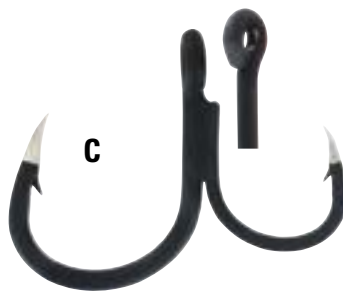

CATFISH Trap Hook

The smaller of the two holds fast to the mouth of the fish and with the use of "Security Wheels" (separately available) secured. The larger one is freely attached to the mouth of the bait.

Pict. Item-No.	Hook	Qty
C 7396 008		
	8/0	2
7396 010		
	10/0	2