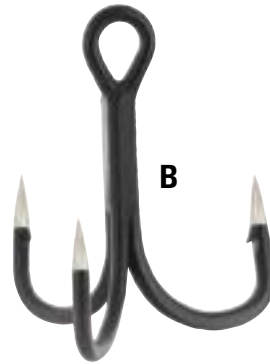

The CP Catfish Hook distinguishes itself by its unique shape and its large back slanted eyelet. The extremely sharp and special special-cut tips as well as its bowed shape, cause for an easy, fast, and secure hold in the fishes mouth. The CP Catfish Single Hook attributes its light and wire-like qualities to the special hardening procedure. This provides for an enormously powerful pulling force.

Item-No.	Line Ø	Length
7183 110	1,10	70 cm

CATFISH HOOKS

SILURO SPECIAL CATFISH Hook's

are the ideal companion for the various types of catfish angling. Due to the innovative special coating, the fish spooking "Metal Feel" is nearly totally eliminated. In addition to this, the carbon sharpened hook tips penetrate fast. The flat-black design eliminates the reflections that spook the fish, and is a trademark of the ORIGINAL Siluro Special "CATFISH Hooks".

PROFESSIONAL CATFISH HOOKS

Steel hard – Super-Sharp – Dependable

CATFISH Single & Treble Hooks

Coated ultra-sharp Japanese hooks out of high-quality steel for fighting giants.

Pict. Item-No.	Hook	Qty
A CATFISH Single Hook		
7391 004	4/0	3
7391 006	6/0	3
7391 008	8/0	3
7391 010	10/0	3
B CATFISH Treble Hook		
7392 004	4/0	3
7392 006	6/0	3

BLACK MATT COATED JAPANESE HOOKS

PROFESSIONAL

CATFISH Trap Hook

The smaller of the two holds fast to the mouth of the fish and with the use of "Security Wheels" (separately available) secured. The larger one is freely attached to the mouth of the bait.