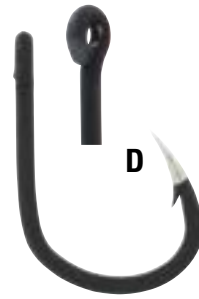

The CP Catfish Hook distinguishes itself by its unique shape and its large back slanted eyelet. The extremely sharp and special special-cut tips as well as its bowed shape, cause for an easy, fast, and secure hold in the fishes mouth. The CP Catfish Single Hook attributes its light and wire-like qualities to the special hardening procedure. This provides for an enormously powerful pulling force.

Item-No.	Line Ø	Length
7183 110	1,10	70 cm

CATFISH HOOKS

SILURO SPECIAL CATFISH Hook's

are the ideal companion for the various types of catfish angling. Due to the innovative special coating, the fish spooking "Metal Feel" is nearly totally eliminated. In addition to this, the carbon sharpened hook tips penetrate fast. The flat-black design eliminates the reflections that spook the fish, and is a trademark of the ORIGINAL Siluro Special "CATFISH Hooks".

BLACK MATT COATED JAPANESE HOOKS

PROFESSIONAL

CATFISH Trap Hook

The smaller of the two holds fast to the mouth of the fish and with the use of "Security Wheels" (separately available) secured. The larger one is freely attached to the mouth of the bait.

Pict. Item-No.	Hook	Qty
C 7396 008		
	8/0	2
7396 010		
	10/0	2

CATFISH Live Bait Hook

Pict. Item-No.	Hook	Qty
D 7395 002		
	2/0	3
7395 004		
	4/0	3
7395 006		
	6/0	3
7395 008		
	8/0	2
7395 010		
	10/0	2