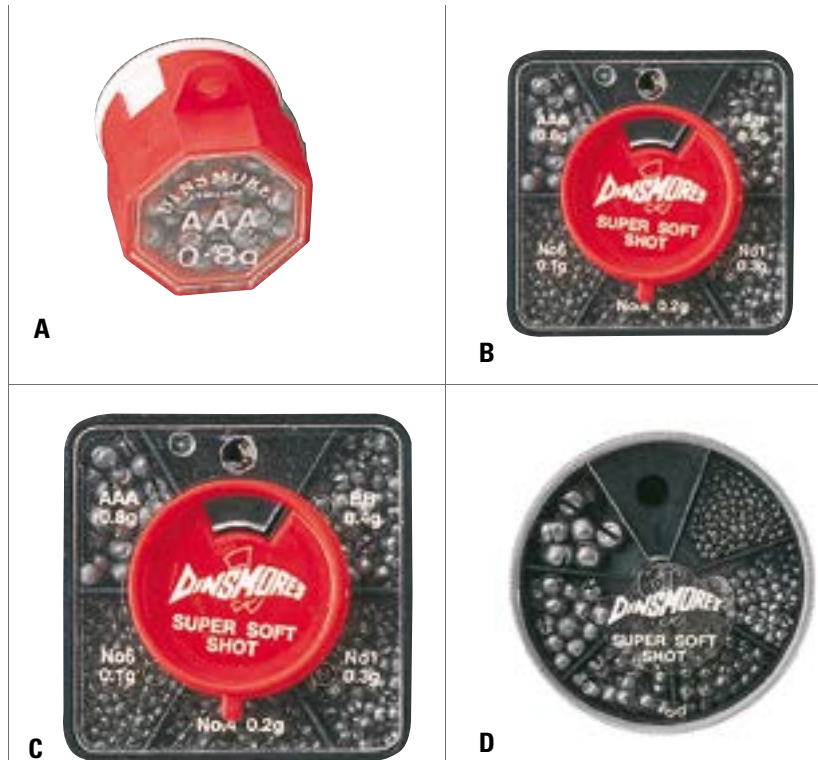

A

Dinsmores Lead Assortments

Pict.-No.	Item-No.	Size	Wt. g
A	Soft-Lead dispenser	super soft, centered leads, re-openable.	
	Contents: 45 g		
	8612 000	LG	3,2
	8612 001	SSG	1,6
	8612 002	SG	1,2
	8612 003	AAA	0,8
	8612 004	BB	0,4
	8612 005	1	0,3
B	Dinsmores	5-lead assortment (soft lead). Contents: 80 g	
	8604 001		
C	Dinsmores	7-lead assortment (soft lead). Contents: 150 g	
	8604 002		
D	Soft-Lead dispenser	super soft lead, exactly centered. Lead can be re-opened. Contents: 80 g	
	8605 000		

DINSMORES – „NON-TOXIC“

Pict.-No.	Item-No.	Size	Wt. g
A	Dinsmores Non-Toxic Split-Shot-Dispenser	Split-Shot-dispenser with Dinsmores Non-Toxic Shot.	
	Available in various sizes. Contents: 12 g.		
	8613 001	XXLG	7,0
	8613 002	XLG	4,5
	8613 003	LG	3,2
	8613 004	SSG	1,6
	8613 005	SG	1,2
	8613 006	AAA	0,8
	8613 007	AB	0,6
	8613 008	BB	0,4
B	Dinsmores Non-Toxic Split-Shot Assortment – 4-compartment	Split-shot assortment in 4-compartment are non-toxic split-shot, leadfree. Contents: 15 g.	
	8616 004		
C	Dinsmores Non-Toxic Split-Shot Assortment – 6-compartment	Split-shot assortment in 6-compartment are non-toxic split-shot, leadfree. Contents: 28 g.	
	8616 005		
D	Dinsmores Non-Toxic Split-Shot Assortment – 5-compartment	Split-shot assortment in 5-compartment are non-toxic split-shot, leadfree. Contents: 28 g.	
	8616 006		
E	Dinsmores Non-Toxic Split-Shot Assortment – 7-compartment	Split-shot assortment in 7-compartment are non-toxic split-shot, leadfree. Contents: 60 g.	
	8616 007		