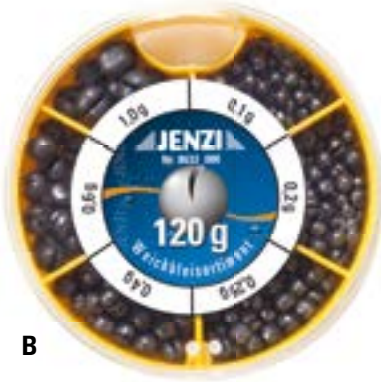

A

Dinsmores Lead Assortments

Pict.-No.	Item-No.	Size	Wt. g
A	Soft-Lead dispenser	super soft, centered leads, re-openable.	
	Contents: 45 g		
	8612 000	LG	3,2
	8612 001	SSG	1,6
	8612 002	SG	1,2
	8612 003	AAA	0,8
	8612 004	BB	0,4
	8612 005	1	0,3
B	Dinsmores	5-lead assortment (soft lead). Contents: 80 g	
	8604 001		
C	Dinsmores	7-lead assortment (soft lead). Contents: 150 g	
	8604 002		
D	Soft-Lead dispenser	super soft lead, exactly centered. Lead can be re-opened. Contents: 80 g	
	8605 000		

DINSMORES – „NON-TOXIC“

Pict.-No.	Item-No.	Size	Wt. g
A	Dinsmores Non-Toxic Split-Shot-Dispenser	Split-Shot-dispenser with Dinsmores Non-Toxic Shot.	
	Available in various sizes. Contents: 12 g.		
	8613 001	XXLG	7,0
	8613 002	XLG	4,5
	8613 003	LG	3,2
	8613 004	SSG	1,6
	8613 005	SG	1,2
	8613 006	AAA	0,8
	8613 007	AB	0,6
	8613 008	BB	0,4
B	Dinsmores Non-Toxic Split-Shot Assortment – 4-compartment	Split-shot assortment in 4-compartment are non-toxic split-shot, leadfree. Contents: 15 g.	
	8616 004		
C	Dinsmores Non-Toxic Split-Shot Assortment – 6-compartment	Split-shot assortment in 6-compartment are non-toxic split-shot, leadfree. Contents: 28 g.	
	8616 005		
D	Dinsmores Non-Toxic Split-Shot Assortment – 5-compartment	Split-shot assortment in 5-compartment are non-toxic split-shot, leadfree. Contents: 28 g.	
	8616 006		
E	Dinsmores Non-Toxic Split-Shot Assortment – 7-compartment	Split-shot assortment in 7-compartment are non-toxic split-shot, leadfree. Contents: 60 g.	
	8616 007		