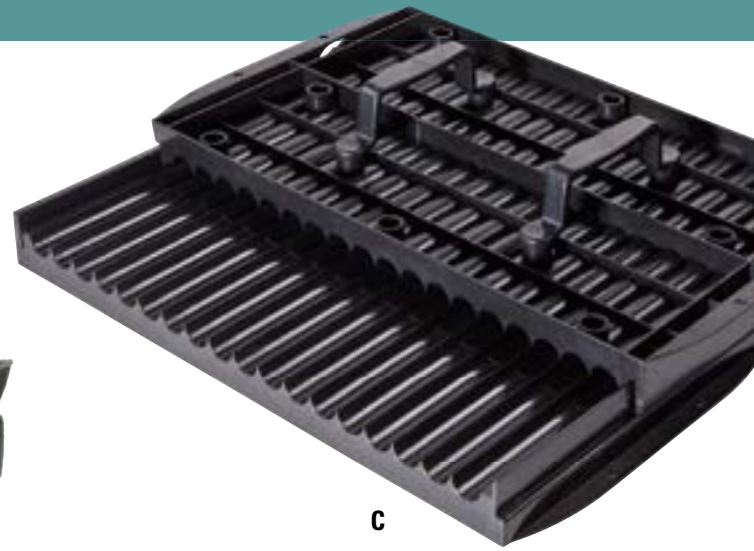

Professional Bait Catapults

A

B

D

E

F

G

H

J

Pict.-No.	Item-No.	Size
A	Replacement-Catapult-Basket 8787 004	
B	Replacement-Catapult-Basket 8787 006	
C	Boilie-Roller – Long-Type. For rolling boilies with a 20 mm diameter. Size: 44 x 25 cm 8853 020	20 mm
D	Bait Catapult for Groundbait/Boilies/Maggots 8785 002	
E	Maggot-Catapult 8788 000	Klein
F	Bait Catapult for Groundbait/Boilies/Maggots 8785 004	
G	Maggot-Catapult 8788 002	Medium
H	Bait Catapult for Groundbait/Boilies/Maggots 8785 006	
J	Boilie Crusher Made from extra strong plastic. Crushes even extra hard boilies, pellets and particles with ease. 8811 001	

Pict.-No.	Item-No.	Type/Size
A	Groundbait-Bowl with cover and removable smaller inside-bowl. Capacity approx. 25 l.	
	8797 009	25 liter
B	Feed and maggot sieve. Diameter approx. 33 cm.	
	8802 006	Maggot sieve 4 mm
	8802 008	Bait sieve 6 mm
C	Boilie-throw-tube deluxe	
	8810 005	< 25 mm Length 80 cm
D	Boilie-Thrower Ideal for far distance feeding of boilies. Length approx. 70 cm.	
	8852 016	for 16 mm Boilies
	8852 020	for 20 mm Boilies
E	Feeder-Cup / Multi-Baiter. An ideal "throwing shovel" for feeding/ground-feed, pellets etc.	
	8852 002	overall length approx. 62 cm
F	Feeder-Cup / Multi-Baiter. Ideal for feeding with boilies, pellets, ground bait etc.	
	8810 006	42 x 6,5 cm
	8810 007	48 x 9,5 cm
G	Rocket Feeder. Special for feeding with boilies or particles. Header packed.	
	8188 006	

H	Silicone hoses in luminous colors. May be used as rubbers for bait catapults – as well for assembling sea leaders/by catchers. High quality rubber, hollow inside – good for assembling of diverse leaders. Length: approx. 10 m per ring.			
Item-No.	Diameter	Length approx.	Color	
8813 035	1,8/3,5 mm	10 m pro Ring	Leucht-Grün	
8813 050	2,5/5,0 mm	10 m pro Ring	Leucht-Rot	
8813 060	3,0/6,0 mm	10 m pro Ring	Leucht-Blau	
8813 070	3,0/7,0 mm	10 m pro Ring	Leucht-Grün	