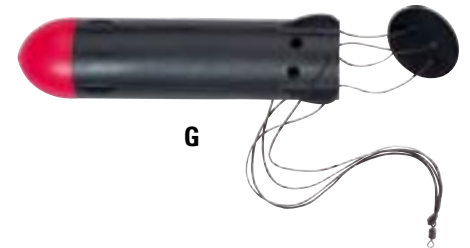

Professional Bait Catapults

A

B

D

E

F

G

H

J

Pict.-No.	Item-No.	Size
A	Replacement-Catapult-Basket 8787 004	
B	Replacement-Catapult-Basket 8787 006	
C	Boilie-Roller – Long-Type. For rolling boilies with a 20 mm diameter. Size: 44 x 25 cm 8853 020	20 mm
D	Bait Catapult for Groundbait/Boilies/Maggots 8785 002	
E	Maggot-Catapult 8788 000	Klein
F	Bait Catapult for Groundbait/Boilies/Maggots 8785 004	
G	Maggot-Catapult 8788 002	Medium
H	Bait Catapult for Groundbait/Boilies/Maggots 8785 006	
J	Boilie Crusher Made from extra strong plastic. Crushes even extra hard boilies, pellets and particles with ease. 8811 001	

Pict.-No.	Item-No.	Type/Size
A	Groundbait-Bowl with cover and removable smaller inside-bowl. Capacity approx. 25 l.	
	8797 009	25 liter
B	Feed and maggot sieve. Diameter approx. 33 cm.	
	8802 006	Maggot sieve 4 mm
	8802 008	Bait sieve 6 mm
C	Boilie-throw-tube deluxe	
	8810 005	< 25 mm Length 80 cm
D	Boilie-Thrower Ideal for far distance feeding of boilies. Length approx. 70 cm.	
	8852 016	for 16 mm Boilies
	8852 020	for 20 mm Boilies
E	Feeder-Cup / Multi-Baiter. An ideal "throwing shovel" for feeding/ground-feed, pellets etc.	
	8852 002	overall length approx. 62 cm
F	Feeder-Cup / Multi-Baiter. Ideal for feeding with boilies, pellets, ground bait etc.	
	8810 006	42 x 6,5 cm
	8810 007	48 x 9,5 cm
G	Rocket Feeder. Special for feeding with boilies or particles. Header packed.	
	8188 006	

H	Silicone hoses in luminous colors. May be used as rubbers for bait catapults – as well for assembling sea leaders/by catchers. High quality rubber, hollow inside – good for assembling of diverse leaders. Length: approx. 10 m per ring.			
Item-No.	Diameter	Length approx.	Color	
8813 035	1,8/3,5 mm	10 m pro Ring	Leucht-Grün	
8813 050	2,5/5,0 mm	10 m pro Ring	Leucht-Rot	
8813 060	3,0/6,0 mm	10 m pro Ring	Leucht-Blau	
8813 070	3,0/7,0 mm	10 m pro Ring	Leucht-Grün	