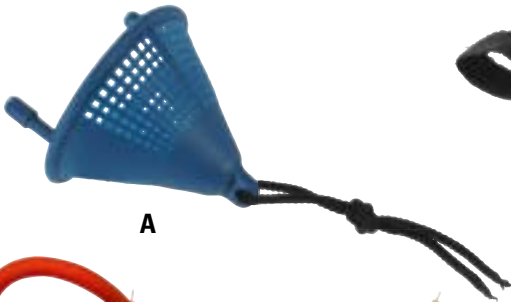

Professional Bait Catapults

A

B

D

E

F

G

H

J

Pict.-No.	Item-No.	Size
A	Replacement-Catapult-Basket 8787 004	
B	Replacement-Catapult-Basket 8787 006	
C	Boilie-Roller – Long-Type. For rolling boilies with a 20 mm diameter. Size: 44 x 25 cm 8853 020	20 mm
D	Bait Catapult for Groundbait/Boilies/Maggots 8785 002	
E	Maggot-Catapult 8788 000	Klein
F	Bait Catapult for Groundbait/Boilies/Maggots 8785 004	
G	Maggot-Catapult 8788 002	Medium
H	Bait Catapult for Groundbait/Boilies/Maggots 8785 006	
J	Boilie Crusher Made from extra strong plastic. Crushes even extra hard boilies, pellets and particles with ease. 8811 001	

Pict.-No.	Item-No.	Type/Size
A	Groundbait-Bowl with cover and removable smaller inside-bowl. Capacity approx. 25 l.	
	8797 009	25 liter
B	Feed and maggot sieve. Diameter approx. 33 cm.	
	8802 006	Maggot sieve 4 mm
	8802 008	Bait sieve 6 mm
C	Boilie-throw-tube deluxe	
	8810 005	< 25 mm Length 80 cm
D	Boilie-Thrower Ideal for far distance feeding of boilies. Length approx. 70 cm.	
	8852 016	for 16 mm Boilies
	8852 020	for 20 mm Boilies
E	Feeder-Cup / Multi-Baiter. An ideal "throwing shovel" for feeding/ground-feed, pellets etc.	
	8852 002	overall length approx. 62 cm
F	Feeder-Cup / Multi-Baiter. Ideal for feeding with boilies, pellets, ground bait etc.	
	8810 006	42 x 6,5 cm
	8810 007	48 x 9,5 cm
G	Rocket Feeder. Special for feeding with boilies or particles. Header packed.	
	8188 006	

H	Silicone hoses in luminous colors. May be used as rubbers for bait catapults – as well for assembling sea leaders/by catchers. High quality rubber, hollow inside – good for assembling of diverse leaders. Length: approx. 10 m per ring.			
Item-No.	Diameter	Length approx.	Color	
8813 035	1,8/3,5 mm	10 m pro Ring	Leucht-Grün	
8813 050	2,5/5,0 mm	10 m pro Ring	Leucht-Rot	
8813 060	3,0/6,0 mm	10 m pro Ring	Leucht-Blau	
8813 070	3,0/7,0 mm	10 m pro Ring	Leucht-Grün	