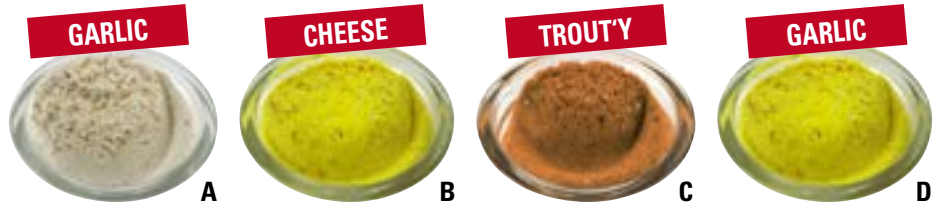

AMINO Trout Dope – Floating – Trout Bait

Without Glitter			With Glitter		
Pict.-No.	Item-No.	Type	Pict.-No.	Item-No.	Type
A	9282 001	White, Garlic	E	9280 001	Yellow Glitter
B	9282 002	Yellow, Cheese	F	9280 002	White Glitter
C	9282 003	Brown, Trout-Pellets	G	9280 003	Orange Glitter
D	9282 004	Yellow, Garlic	H	9280 004	Red Glitter
			J	9280 006	Green Glitter
			K	9280 007	Rainbow Glitter

Contents: 50 g/jar

Trout Dope Bait Former

in two models, 1 ea. SB-packaged

- Classic drop-shape
- Realistic looking bee larvae shape

Pict.-No.	Item-No.
A	8644 001
B	8644 003