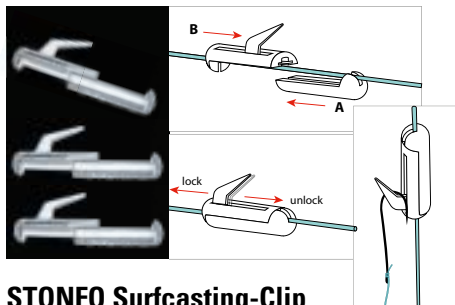

D Measuring Tape Sticker

for the boat or tackle box etc. Self-adhesive.

Item-No.	Length
9063 003	100 cm

A

B

Elastic band for securing of bait pieces (fish-pieces, shrimp, lug worms, etc.) on the hook

C Measuring-Ruler for fish.

High quality spinner-blades for attaching to trolling-, rigging-, and natural bait systems. The very successful blades come with plastic connectors which serve to protect the rig line from being damaged or twisted. 3 pcs. per OPP-bag

T-Arm-Swivel for sea rigging

Item-No.	Qty.
8473 006	10

Fast pearls. For quick adding to rigs. 6 pcs. per OPP-BAG.

Item-No.
8473 005

STONFO Surfcasting-Clip

These high quality Stonfo-Surfcasting-clips belong in the tackle box of every surfcasting angler. Ideal for long and accurate casts from the shore. The hook is immediately released as soon as it reaches the water without any problems. Content: 10 pcs.