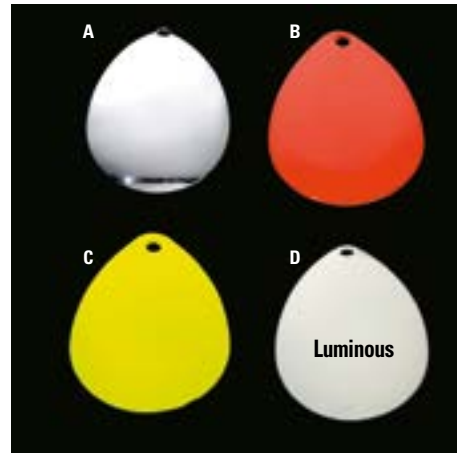

Item-No.	Ø	Length
7853 002	2 mm	150 cm
7853 004	4 mm	50 cm
7853 006	6 mm	75 cm
7853 008	8 mm	75 cm

A Luminous Tape

Ideal for night angling (with flashlight beams etc.) as well as for surf angling and freshwater angling. For rod tips or on the line.

D Measuring Tape Sticker

for the boat or tackle box etc. Self-adhesive.

Item-No.	Length
9063 003	100 cm

A

B

Elastic band for securing of bait pieces (fish-pieces, shrimp, lug worms, etc.) on the hook

C Measuring-Ruler for fish.

Item-No.	Length
8129 003	45 cm

C

D

Beads, Spinner-blades, Clips

For those who prefer to assemble it themselves!

Spinner-blade connector. 15 pcs. per OPP-bag.

Item-No.	Type	Size
8457 002	Medium	3+4
8457 004	Large	5
8457 006	X-Large	6

High quality spinner-blades for attaching to trolling-, rigging-, and natural bait systems. The very successful blades come with plastic connectors which serve to protect the rig line from being damaged or twisted. 3 pcs. per OPP-bag