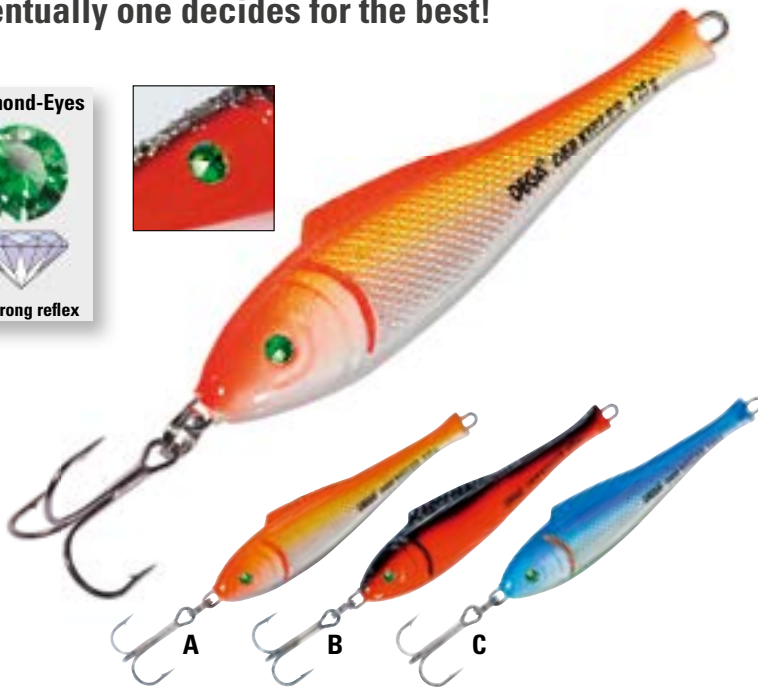

### Pilker „Øeresund“

DEGA quality pilkers with a very special shape – and bright reflective foil. A perfect pilker for cod angling in Norway and Iceland. Available in 3 attractive color variations. Suitable for sensitive fishing as well as for deep bottom fishing making the “Øeresund” ideal. The offered pilkers are full in trend and essential for every angler! Masterfully crafted.

### Pilker „3 D“

The new “3 D” Lure in torpedo shape was so developed by the DEGA team for long casts to tempt those waiting out in the water with its tumbling motion. Specially equipped with extremely bright diamond colored 3D-eyes and flashy colors make this lure a true CATCHING MACHINE. 1 ea./SB-packaged

# DEGA-Pilker

Eventually one decides for the best!

Diamond-Eyes

for strong reflex

## Pilker "The Kieler"

The new version of the legendary 2.1 Kieler-Pirk. Now with a smaller dorsal fin and gill-markings. A classic for the cod of the Baltic Sea in the 3 legendary and catchable color variations. With green crystal eyes!