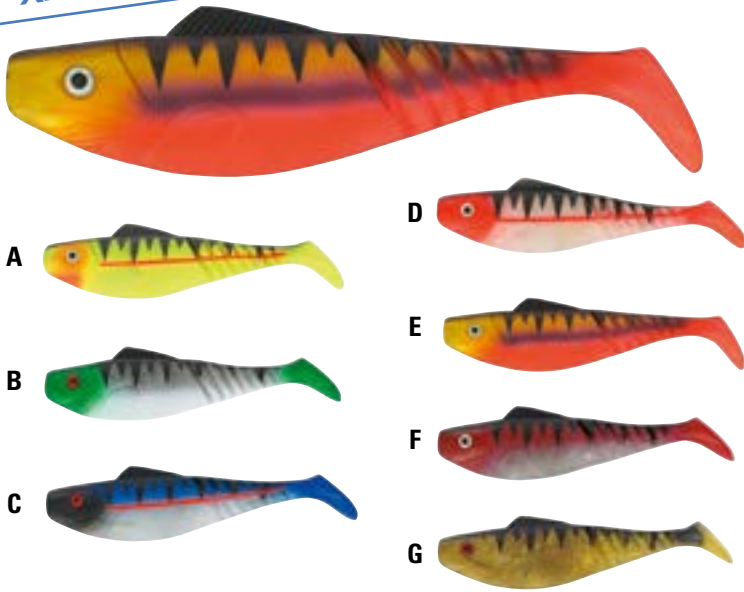

XXL-Bait: 20 + 27 cm

Russel Gum II „XXL“

The successful predatory fish bait RUSSEL GUM II is now available in XXL. A soft bait which is especially liked by Norwegian and Icelandic anglers to mount them on a big-head. Very effective in successfully catching cod, halibut, and co. out of the deep waters.

Norway Giant Jig Head

Large Norway Giant Jig Head with extremely durable hook featuring a reversed barb for secure attaching of the plastic fish.

Item-No.	Wt. g	Hooks-size	Qty.
5364 200	200	8/0	1
5364 250	250	8/0	1

Big Long and Heavy Twister

The perfect compliment to strong Jig-Heads (in sizes 20 cm 25 cm 30 cm !)

Available in other lengths as well – for attaching to a jig-head. Twister-tails in super quality. Extremely flexible and unbelievably soft/elastic! A spectrum ranging from 7 colors for fresh and salt water in sizes 10 cm – 30 cm for the giants of the Norwegian Fjords.

"Belly"-Pilker

A legendary and catchable shaped lure. The belly-shape of this lure causes it to dive rapidly. 5 attractive and catchable color variation. Lighter models for the Baltic Sea; heavier models perfect for Norway. Simply catchable!