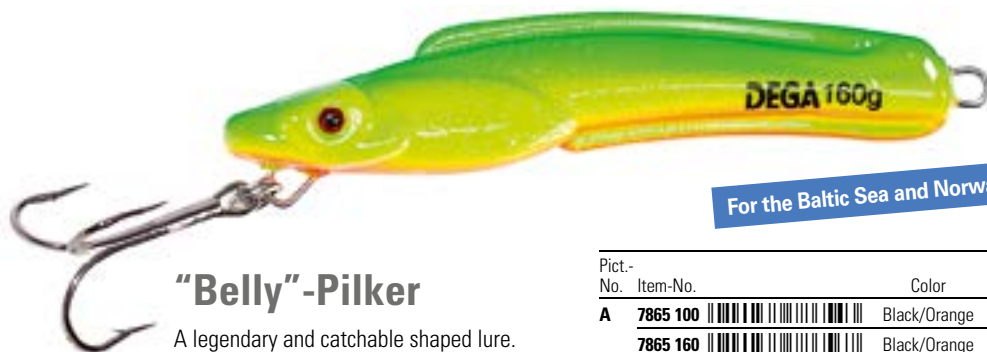

For the Baltic Sea and Norway!

"Belly"-Pilker

A legendary and catchable shaped lure. The belly-shape of this lure causes it to dive rapidly. 5 attractive and catchable color variation. Lighter models for the Baltic Sea; heavier models perfect for Norway. Simply catchable!

Pict.-No.	Item-No.	Color	Wt. g
A	7865 100	Black/Orange	100
	7865 160	Black/Orange	160
B	7867 080	Green/Yellow	80
	7867 100	Green/Yellow	100
	7867 120	Green/Yellow	120
	7867 160	Green/Yellow	160