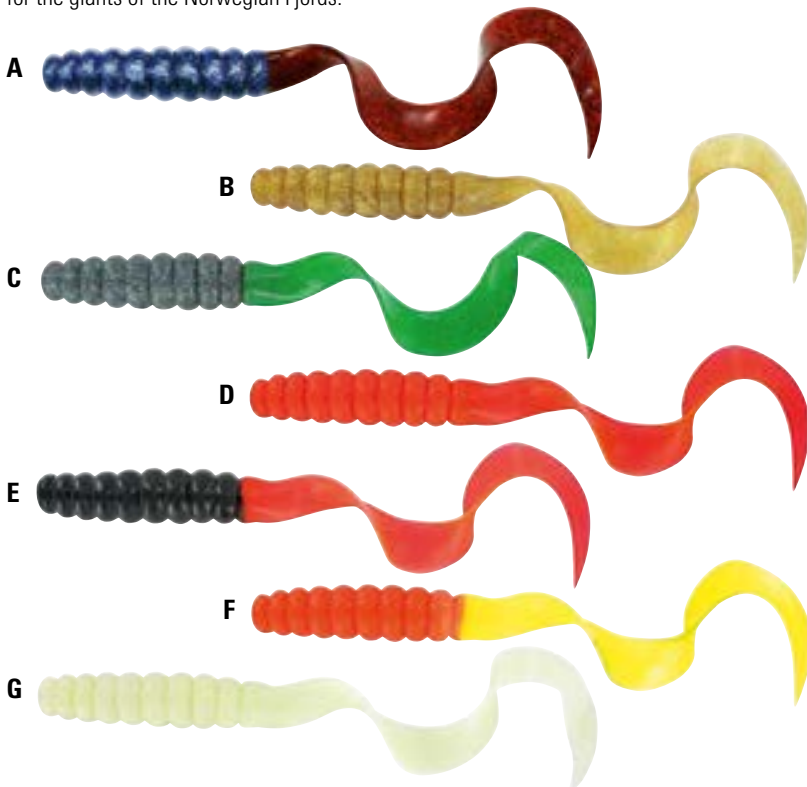

Norway Giant Jig Head

Large Norway Giant Jig Head with extremely durable hook featuring a reversed barb for secure attaching of the plastic fish.

Item-No.	Wt. g	Hooks-size	Qty.
5364 200	200	8/0	1
5364 250	250	8/0	1

Big Long and Heavy Twister

The perfect compliment to strong Jig-Heads (in sizes 20 cm 25 cm 30 cm !)

Available in other lengths as well – for attaching to a jig-head. Twister-tails in super quality. Extremely flexible and unbelievably soft/elastic! A spectrum ranging from 7 colors for fresh and salt water in sizes 10 cm – 30 cm for the giants of the Norwegian Fjords.

LEAD Fish Pro

with UV-Oktopus

The curved body shape and the UV-active octopus make this to be a very successful bait. The body shape creates a "tumbling" wave producing motion. Sturdy and sharp treble hooks. The 3 most commonly used, glittery color variations provide a solution to every location. The perfect "Baltic Sea" bait.

"Belly"-Pilker

A legendary and catchable shaped lure. The belly-shape of this lure causes it to dive rapidly. 5 attractive and catchable color variation. Lighter models for the Baltic Sea; heavier models perfect for Norway. Simply catchable!