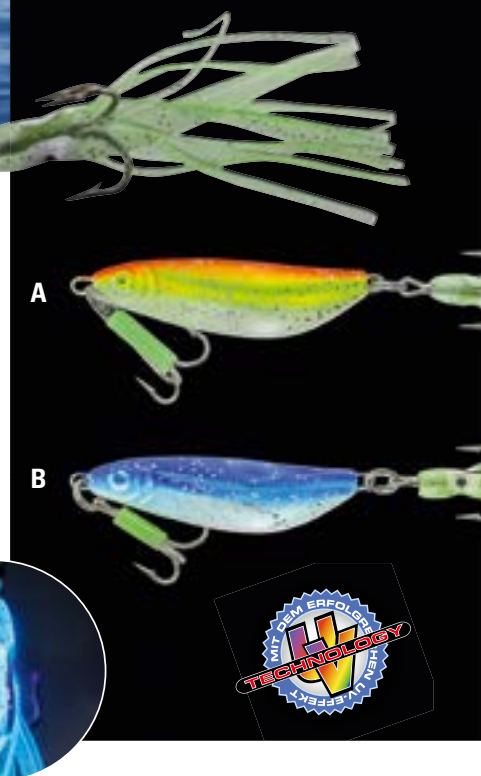

LEAD Fish Pro

with UV-Oktopus

The curved body shape and the UV-active octopus make this to be a very successful bait. The body shape creates a "tumbling" wave producing motion. Sturdy and sharp treble hooks. The 3 most commonly used, glittery color variations provide a solution to every location. The perfect "Baltic Sea" bait.

Pict.-No.	Item-No.	Color	Wt. g
A	7955 100	Ylw.-Org./Glitter	100
B	7956 100	Blue-Glitter	100