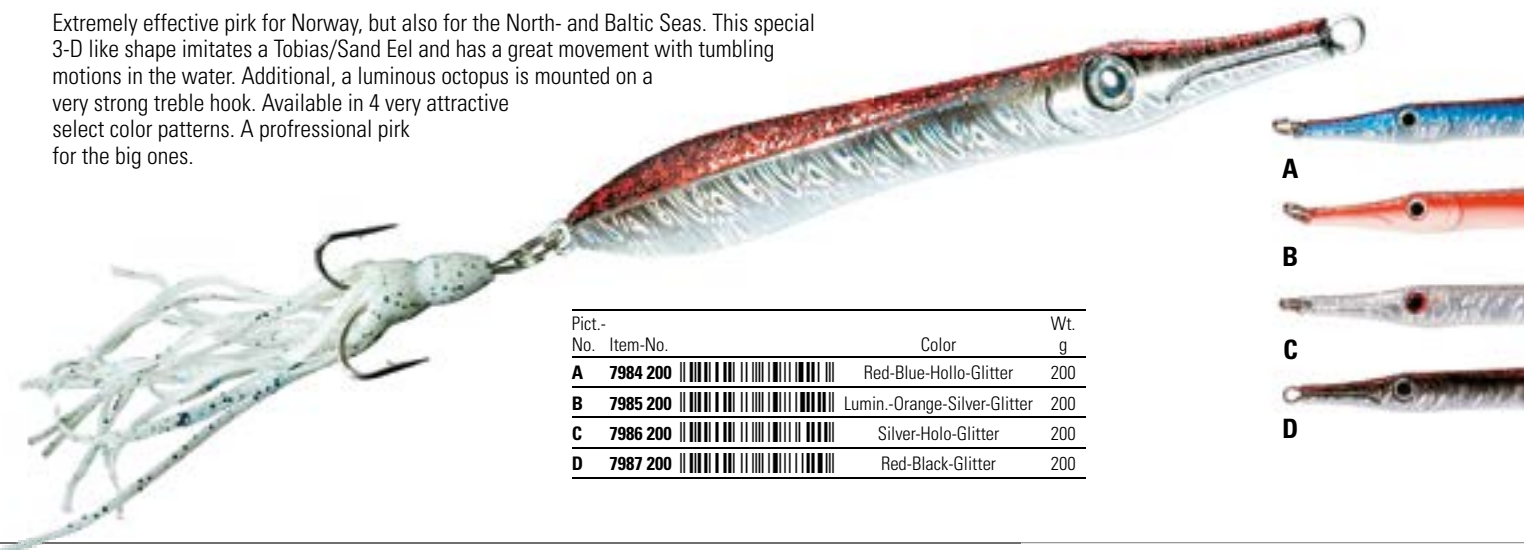

Big Long and Heavy Twister

The perfect compliment to strong Jig-Heads (in sizes 20 cm 25 cm 30 cm !)

Available in other lengths as well – for attaching to a jig-head. Twister-tails in super quality. Extremely flexible and unbelievably soft/elastic! A spectrum ranging from 7 colors for fresh and salt water in sizes 10 cm – 30 cm for the giants of the Norwegian Fjords.

LEAD Fish Pro

with UV-Oktopus

The curved body shape and the UV-active octopus make this to be a very successful bait. The body shape creates a "tumbling" wave producing motion. Sturdy and sharp treble hooks. The 3 most commonly used, glittery color variations provide a solution to every location. The perfect "Baltic Sea" bait.

Pict.-No.	Item-No.	Color	Wt. g
A	7955 100	Ylw.-Org./Glitter	100
B	7956 100	Blue-Glitter	100

Tobias/Sand Eel Octopus-Pilker

Extremely effective pirk for Norway, but also for the North- and Baltic Seas. This special 3-D like shape imitates a Tobias/Sand Eel and has a great movement with tumbling motions in the water. Additional, a luminous octopus is mounted on a very strong treble hook. Available in 4 very attractive select color patterns. A professional pirk for the big ones.

"Belly"-Pilker

A legendary and catchable shaped lure. The belly-shape of this lure causes it to dive rapidly. 5 attractive and catchable color variation. Lighter models for the Baltic Sea; heavier models perfect for Norway. Simply catchable!