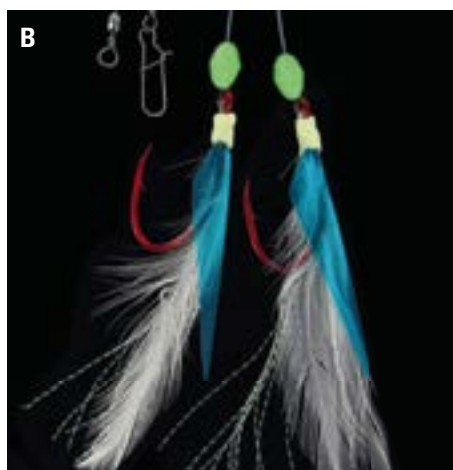

Makerel-Shrimp Rig

Rig with 5 side-arms / shrimp. Perfectly rigged/knotted with attractive imitation shrimp. Length: 150 cm

Pict.-No.	Item-No.	Color	Line-Ø	Hook-size
A	7701 001	Red/Orange	0,50 mm	1/0
B	7701 002	Luminous	0,50 mm	1/0

Shrimp Deluxe-Rig

Attractive rig with 5 side arms; perfectly assembled on "gold hooks". Available in 2 versions: Small (Hook size 8) for herring etc. Large (Hook size 4) for cod & co.

Pict.-No.	Item-No.	Color	Line-Ø	Hook-size
A	7702 103	Red-Light	0,45/0,35	8
	7702 605	Red-Light	0,60/0,35	4
B	7702 203	Luminous	0,45/0,35	8
	7702 705	Luminous	0,60/0,35	4
C	7702 303	Chartreuse	0,45/0,35	8
	7702 805	Chartreuse	0,60/0,35	4

Ocean-Rig for Norway

with fringe, beads and 2 side-arms Length: approx. 150 cm 1 ea./SB-packaged

Pict.-No.	Item-No.	Side-arms	Color	Line-Ø	Hook-size
A	7793 001	2	Pink	1,20/1,00	8/0
B	7793 002	2	Blau	1,20/1,00	8/0
C	7793 003	2	Grün	1,20/1,00	8/0

Item-No.	Hook
7724 000	5/0

Sea Rig / Lure Rig
Pink and luminous Sea Rig with 3 side-arms and hook size 5/0. Developed for optimal success on Cod, Saithe, and Pollock.
Line-Ø 0,70 mm.
Side-arm length 10 cm. Total length: 125 cm.