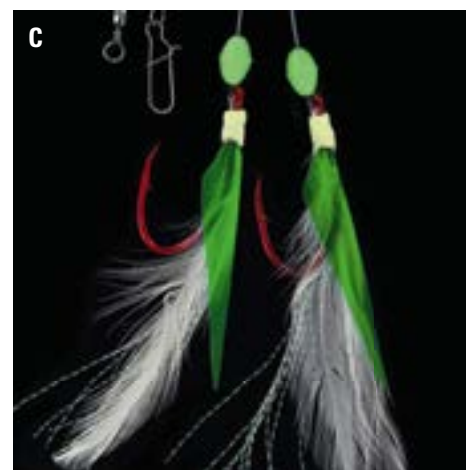

Makerel-Shrimp Rig

Rig with 5 side-arms / shrimp. Perfectly rigged/knotted with attractive imitation shrimp. Length: 150 cm

Pict.-No.	Item-No.	Color	Line-Ø	Hook-size
A	7701 001	Red/Orange	0,50 mm	1/0
B	7701 002	Luminous	0,50 mm	1/0

Shrimp Deluxe-Rig

Attractive rig with 5 side arms; perfectly assembled on "gold hooks". Available in 2 versions: Small (Hook size 8) for herring etc. Large (Hook size 4) for cod & co.

Pict.-No.	Item-No.	Color	Line-Ø	Hook-size
A	7702 103	Red-Light	0,45/0,35	8
	7702 605	Red-Light	0,60/0,35	4
B	7702 203	Luminous	0,45/0,35	8
	7702 705	Luminous	0,60/0,35	4
C	7702 303	Chartreuse	0,45/0,35	8
	7702 805	Chartreuse	0,60/0,35	4

Ocean-Rig for Norway

with fringe, beads and 2 side-arms Length: approx. 150 cm 1 ea./SB-packaged

Pict.-No.	Item-No.	Side-arms	Color	Line-Ø	Hook-size
A	7793 001	2	Pink	1,20/1,00	8/0
B	7793 002	2	Blau	1,20/1,00	8/0
C	7793 003	2	Grün	1,20/1,00	8/0

Item-No.	Hook
7724 000	5/0

Sea Rig / Lure Rig
Pink and luminous Sea Rig with 3 side-arms and hook size 5/0. Developed for optimal success on Cod, Saithe, and Pollock.
Line-Ø 0,70 mm.
Side-arm length 10 cm. Total length: 125 cm.