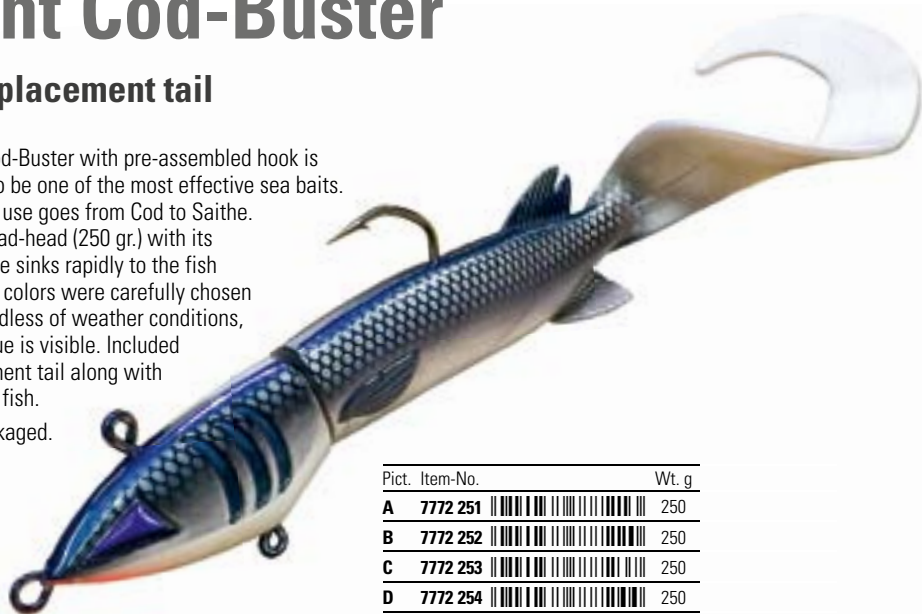

**Torsten Ahrens
Success-Lure!**

A

B

C

D

Giant Cod-Buster

with replacement tail

This giant Cod-Buster with pre-assembled hook is considered to be one of the most effective sea baits. The range of use goes from Cod to Saithe. The heavy lead-head (250 gr.) with its pointed shape sinks rapidly to the fish swarms. The colors were carefully chosen so that regardless of weather conditions, the proper hue is visible. Included is a replacement tail along with the mounted fish.

1 + 1 ea/packaged.

Pict.	Item-No.	Wt. g
A	7772 251	250
B	7772 252	250
C	7772 253	250
D	7772 254	250

Cod-Buster

This twister was pre-assembled for fast use in saltwater. The range of application goes from cod to coal fish.

UV Cod-Buster Pro

with Jig-Head and replacement tail

Set:
1 x fixed lure
1 x spare-tail

UV Cod-Buster Pro

This UV-active complete with attached jig-head, the Cod-Buster PRO is one of the most successful sea baits. The range of use is from Cod to Saithe. The color scheme and the UV-rating were chosen to insure that irrespective of conditions and weather you will always have the right color pattern with you. Comes completely assembled with one attached and one reserve replacement tail.