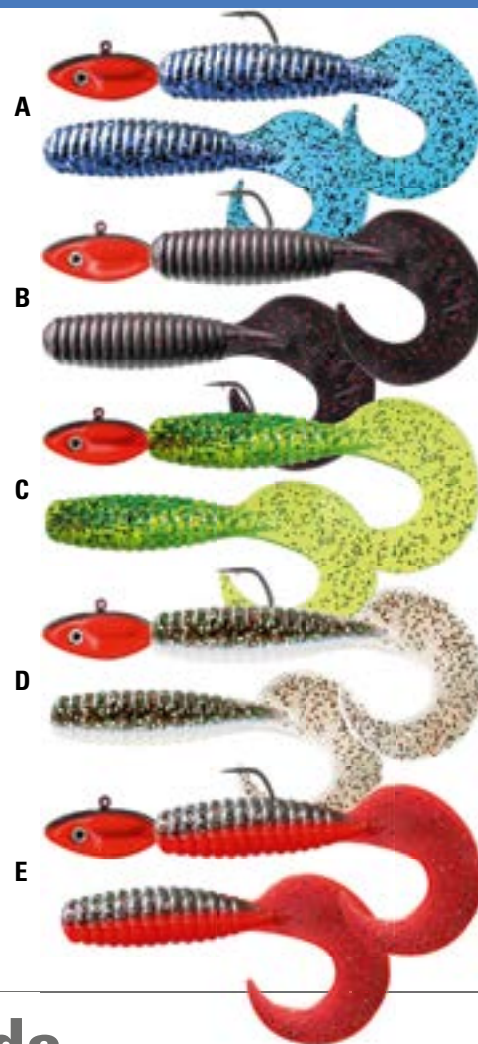

**Torsten Ahrens
Success-Lure!**

A

B

C

D

Giant Cod-Buster

with replacement tail

This giant Cod-Buster with pre-assembled hook is considered to be one of the most effective sea baits. The range of use goes from Cod to Saithe. The heavy lead-head (250 gr.) with its pointed shape sinks rapidly to the fish swarms. The colors were carefully chosen so that regardless of weather conditions, the proper hue is visible. Included is a replacement tail along with the mounted fish.

1 + 1 ea/packaged.

Pict.	Item-No.	Wt. g
A	7772 251	250
B	7772 252	250
C	7772 253	250
D	7772 254	250

Cod-Buster

This twister was pre-assembled for fast use in saltwater. The range of application goes from cod to coal fish.

UV Cod-Buster Pro

with Jig-Head and replacement tail

Set:
1 x fixed lure
1 x spare-tail

UV Cod-Buster Pro

This UV-active complete with attached jig-head, the Cod-Buster PRO is one of the most successful sea baits. The range of use is from Cod to Saithe. The color scheme and the UV-rating were chosen to insure that irrespective of conditions and weather you will always have the right color pattern with you. Comes completely assembled with one attached and one reserve replacement tail.

1 + 1 Ea/SB-packaged.

Pict.-No.	Item-No.	Weight
A	5345 001	20 g
B	5345 002	30 g
C	5345 003	40 g
D	5345 004	60 g
E	5345 005	90 g

High-Class & Heavy Jig-Heads

Heavy Duty Jig-Heads

Excellent yellow-fluorescent jig-heads with sharp hooks. In smaller sizes for predatory fish angling – in larger sizes for the Baltic Sea; heavy weights for Norway. The twister tails listed below are especially suitable for these heads.