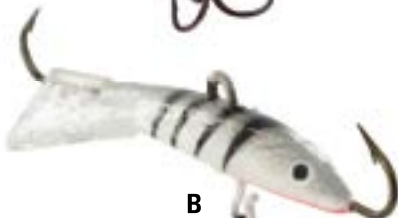

VERTICAL JIG'S

AN ICECOLD PLEASURE

Attractive vertical jigs for ice angling or vertical fishing. Assembled by hand, one piece at a time, attractive shapes and catchable color combinations. Assembled with high quality treble hooks. Attractive individual packaging.

4 different types

B

Pict.-No.	Item-No.	Type	Wt.
A	5367 312	Minnow	12 g
B	5368 211	Brownny	11 g
	5368 311	Minnow	11 g
	5368 511	Shiner	11 g
C	5369 112	Bass	12 g
	5369 212	Brownny	12 g
	5369 312	Minnow	12 g
	5369 512	Shiner	12 g
D	5370 111	Bass	11 g
	5370 311	Minnow	11 g

Pict.	Item-No.	Weight
A	5486 023	23 g
B	5489 007	7,0 g Set with 3 pcs.
	5489 008	10,0 g Set with 3 pcs.

Speed Jig's

Pict.	Item-No.	Type	Wt.
A	5377 102	Silver	2 g
	5377 202	Copper	2 g
	5377 302	Gold	2 g
B	5378 207	Copper	7 g
C	5379 108	Silver	8 g
	5379 208	Copper	8 g
	5379 308	Gold	8 g
D	5380 108	Silver	8 g
	5380 208	Copper	8 g
	5380 308	Gold	8 g
E	5381 110	Silver	10 g
	5381 210	Copper	10 g
	5381 310	Gold	10 g
F	5382 210	Copper	10 g
	5382 310	Gold	10 g