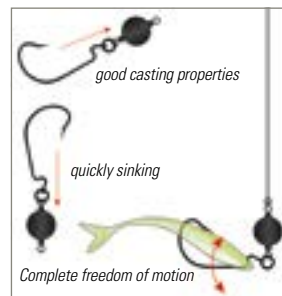

MOUNTING EXAMPLE