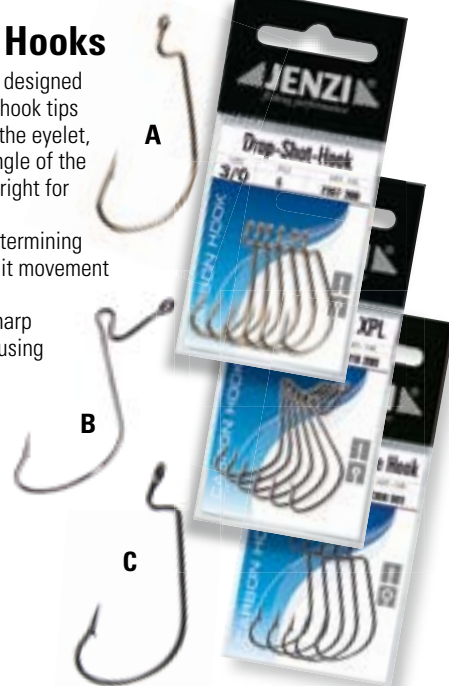

MOUNTING EXAMPLE

Pict.-No.	Item-No.	Hook-size	Weight g
A	7301 001	1	3,5
	7301 002	2	3,5
	7301 004	1/0	5,0
	7301 005	2/0	5,0
B	7301 007	2/0	7,0
	7301 008	3/0	7,0

Flexi Jig-Head

The Flexi Jig-Head is equipped with a very strong and sharp Drop-Shot hook and a Spring-ring connected to a lead swivel. The advantage of such a rig is that the plastic bait can turn by itself giving it unlimited movement. Similar to Cheburashka-angling with an additional swivel between the sinker and hook.

Contents: 2 ea./SB-packaged.

Features:

- Very strong and sharp hooks
- Complete freedom of motion for the bait
- Hook attached to a spring-ring

MOUNTING EXAMPLE

Item-No.	Hooksize	Wt. g
7302 003	3/0	15
7302 004	3/0	20

Weighted Swimbait Jig-Head – pre-leaded

The pre-leaded Swimbait Jig-head hooks give the bait a fast and exact flattering motion in the sinking phase. The attached spiral assures for a strong and secure bait hold. Either soft-bait or “real” bait-fish may be used.

Item-No.	Hook-size	Weight g
5683 103	2/0	3
5683 107	3/0	7
5683 114	4/0	14

Drop-Shot Hooks

Through a specially designed shape in which the hook tips position relative to the eyelet, and the resulting angle of the hook making it just right for Drop-Shot fishing. This angle is the determining factor relative to bait movement and presentation. These wiry super sharp hooks are ideal for using soft or natural bait.