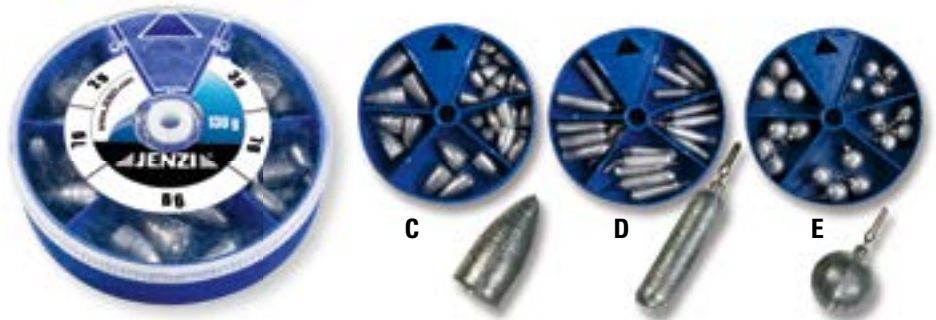

Drop-Shot Lead-Assortment

in round dispenser.

Pict.-No.	Item-No.	Weight
C	8640 004	130 g
D	8640 005	110 g
E	8640 006	110 g