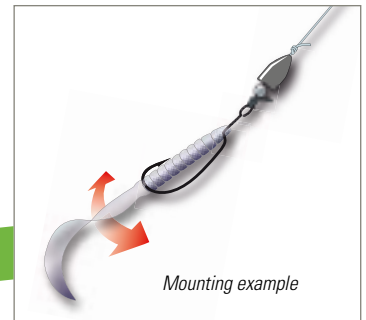

Steel-Bullet Sinkers

Ideal for rigging the American way: Carolina or Wacky rigs.

Pict.-No.	Item-No.	Weight	Qty.
B	8610 003	3,5 g	7
	8610 005	5,3 g	6
	8610 007	7,0 g	5
	8610 010	10,0 g	4
	8610 014	14,0 g	3
	8610 021	21,0 g	2