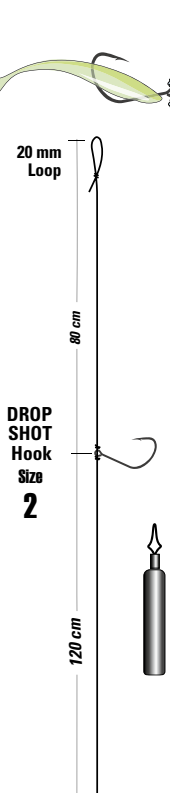

## Drop Shot Complete-Kit "Ready to Fish"

The Drop Shot "Ready to Fish" complete kit includes all of the components (line, hooks, swivels, EVA-winder, lead sinkers, and attractive plastic soft-bait fish), which is needed for fine drop shot fishing.

### Contents:

- 2 Drop-Shot leads 5,0 /10,0 g
- 2 leaders approx. 1,20 m wound on EVA
- 5 different plastic soft-bait fish of approx. 7 cm

Item-No.

5790 002

### Inhalt:

- 2 Drop-Shot leads 5,0 /10,0 g
- 2 leaders approx. 2,00 m wound on EVA

Item-No.

5790 005

**Drop-Shot Lead round**

with special swivel. Header packed.

Item-No.	Weight	Qty.
8572 003	3,0	10
8572 005	5,0	8
8572 008	8,0	8
8572 010	10,0	7
8572 012	12,0	7
8572 015	15,0	6
8572 020	20,0	5
8572 025	25,0	4