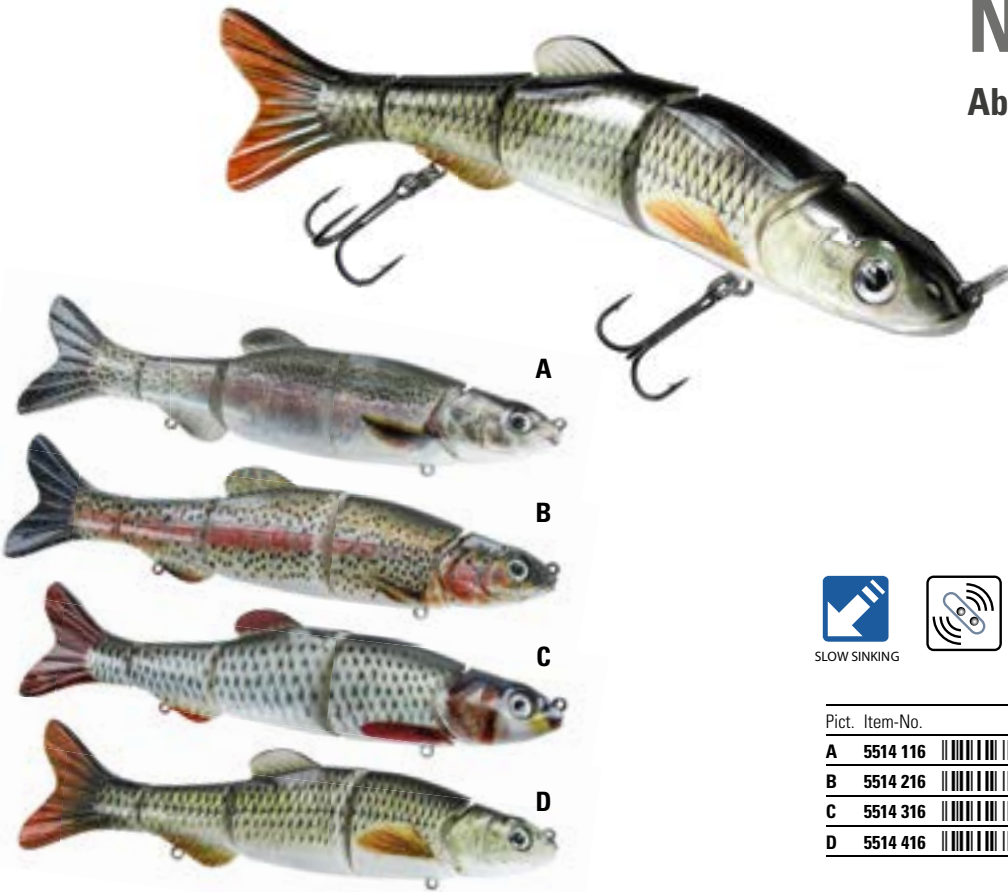

Natural-Glider

Absolute Realistic Looking Fish

Each individual "Natural Glider" bait has been counterbalanced which results in its ability to stay in an upright position during the sinking phase and retrieval breaks. With light cranking movements, the bait is made to come alive and with short jerks of the rod, the bait behaves like a sick or wounded fish that is leaning on its side – great catching bites! Integrated into the body are sound rattles.

Highlight: The 3D-Photoprint finish provides for a nearly real looking fish design – Attention – Danger of mistaken identity!

SLOW SINKING

Pict.	Item-No.	Color	Weight	Length
A	5514 116	Trout 1	39 g	16,5 cm
B	5514 216	Trout 2	39 g	16,5 cm
C	5514 316	Roach	39 g	16,5 cm
D	5514 416	Whitefish	39 g	16,5 cm