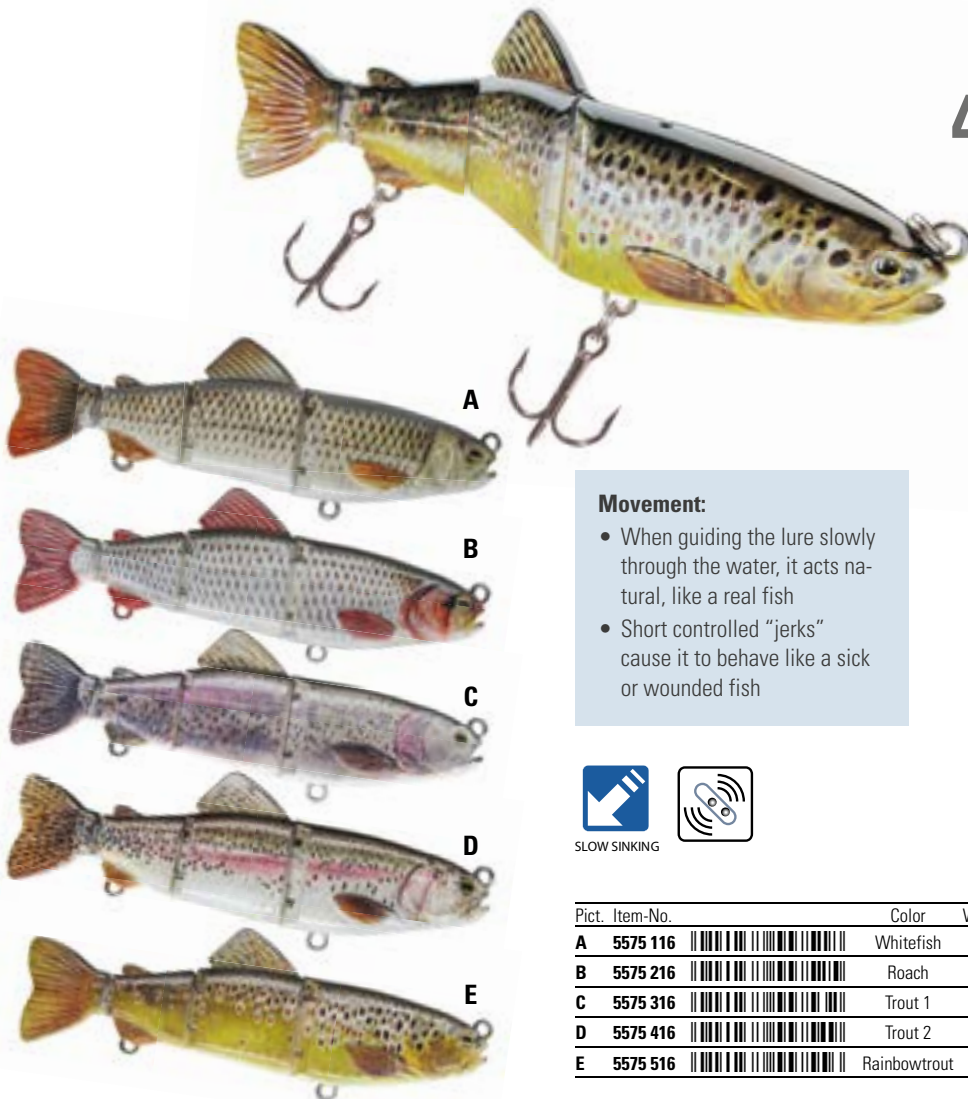

Natural-Glider

Absolute Realistic Looking Fish

Each individual "Natural Glider" bait has been counterbalanced which results in its ability to stay in an upright position during the sinking phase and retrieval breaks. With light cranking movements, the bait is made to come alive and with short jerks of the rod, the bait behaves like a sick or wounded fish that is leaning on its side – great catching bites! Integrated into the body are sound rattles.

Jeronimo 4-Section Trout

Realistic 4-section Trout in 3D-photoprint finish

Movement:

- When guiding the lure slowly through the water, it acts natural, like a real fish
- Short controlled "jerks" cause it to behave like a sick or wounded fish

Treble Hook: Razor sharp hooks that are the perfect size in relation to the body provide for a secure hold.

Multi-Section: A specially constructed material enables the unique movements that causes the bait to move in an even more natural manner.

Run: May be used as a wobbler, switch, or jerk bait, for nearly limitless possibilities to present this attractive and realistic bait.

Action: Pulling through the water in the horizontal position or allow to slowly sink to the bottom resting on the treble hook which prevents it from tipping on its side.