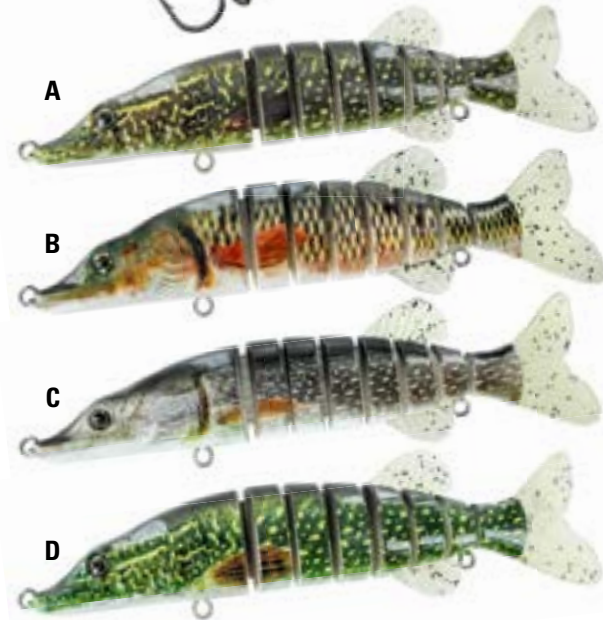

Jeronimo Pike

Realistic 8 – Section Pike

Features

- Lifelike finish due to natural looking 3D-Photoprinting
- 3D-rubber fins
- Slow sinking
- Sound rattles in body
- Ultra-sharp black nickel treble hook

Multi-Section:

Special material enables unique natural movements

SLOW SINKING

Behavioral Movement:

- When slowly pulled it acts like a real swimming fish
- Short sensitive “jerks” cause it to glide like a sick or wounded fish

Pict.	Item-No.	Color	Weigth	Length
A	5516 120	Pike 1	72 g	20 cm
B	5516 220	Pike 2	72 g	20 cm
C	5516 320	Pike 3	72 g	20 cm
D	5516 420	Pike 4	72 g	20 cm